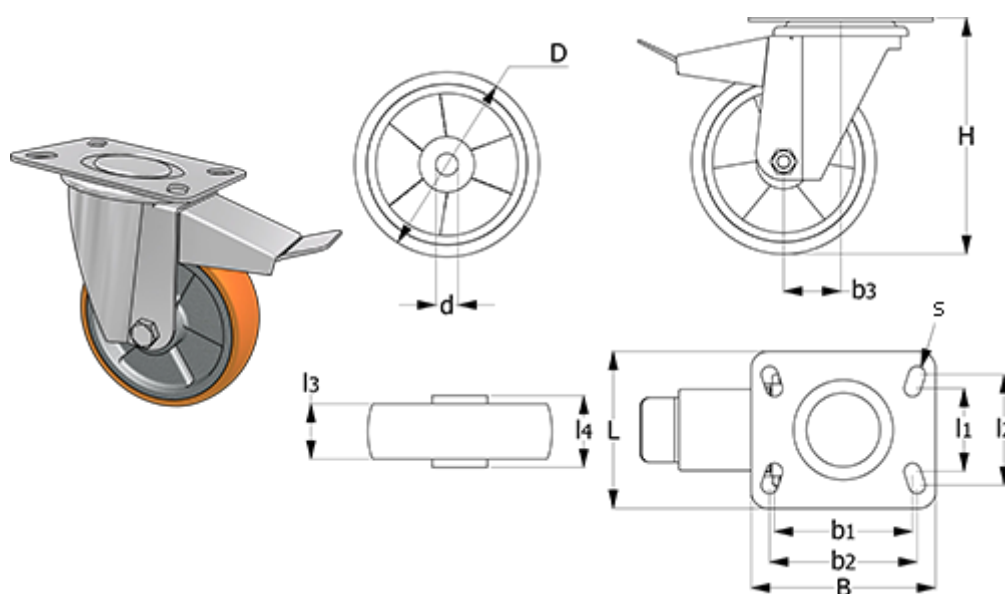

# Data Sheet

Article number: 2314451556

Description: E+G Aluminiums wheel 451556  
RE.F5-100-SSL turning plate wo/brake

## Measures

B	= 100	H	= 128	Type	= RE.F5-100-SSL
b1	= 75	L	= 85	Weight (g)	= 940
b2	= 80	l1	= 45		
b3	= 35	l2	= 60		
Code	= 451556	l3	= 30		
D	= 100	l4	= 40		
d	= 12	Rolling resistance (N)	= 2250		
Dynamic load (N)	= 2000	s	= 9		